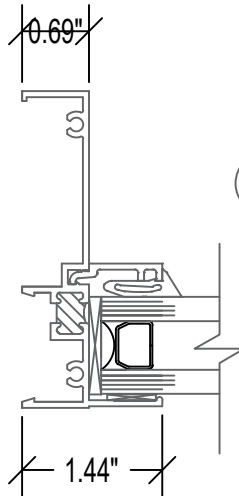

700 SERIES 3 1/4" SH

FIXED / SINGLE HUNG

STERGIS
WINDOWS & DOORS

700 SERIES / 4