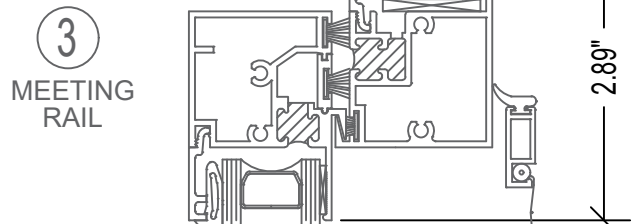

700 SERIES 3 1/4" SH

FIXED / SINGLE HUNG

STERGIS
WINDOWS & DOORS

700 SERIES / 4