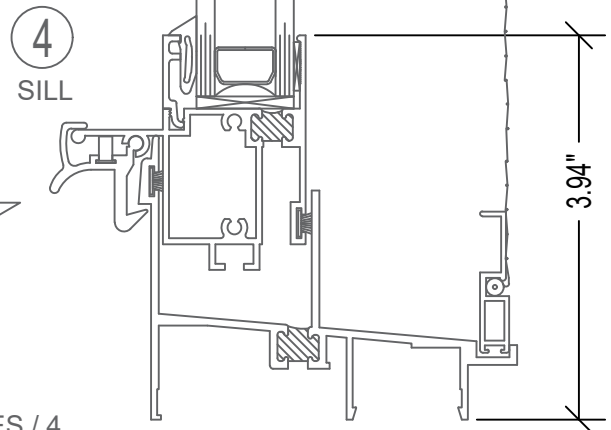

700 SERIES 3 1/4" SH

FIXED / SINGLE HUNG

STERGIS
WINDOWS & DOORS

700 SERIES / 4