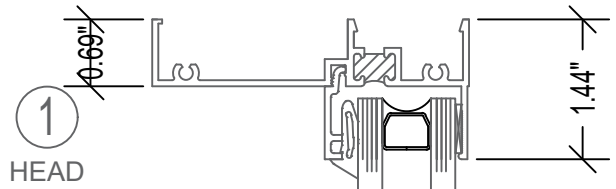

700 SERIES 3 1/4" SH

FIXED / SINGLE HUNG

STERGIS
WINDOWS & DOORS

700 SERIES / 4