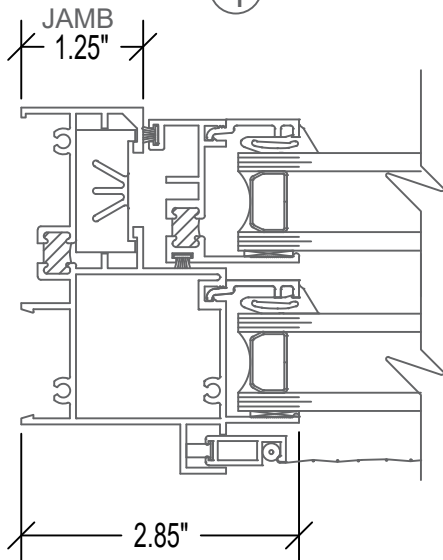

700 SERIES 3 1/4" SH

FIXED / SINGLE HUNG

STERGIS
WINDOWS & DOORS

700 SERIES / 4