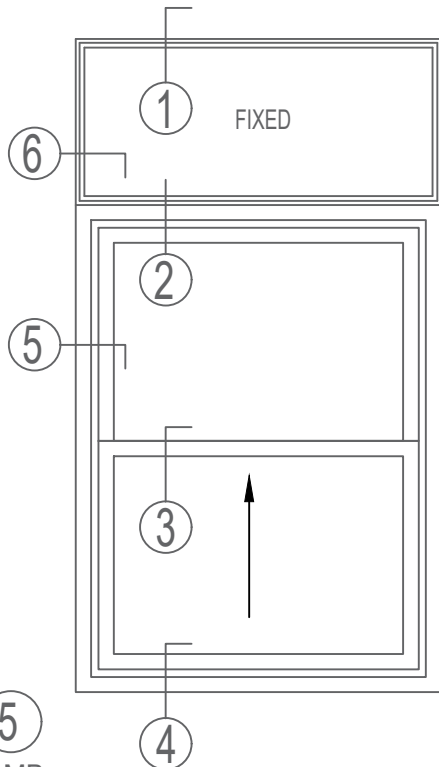

700 SERIES 3 1/4" SH

FIXED / SINGLE HUNG

STERGIS
WINDOWS & DOORS

700 SERIES / 4