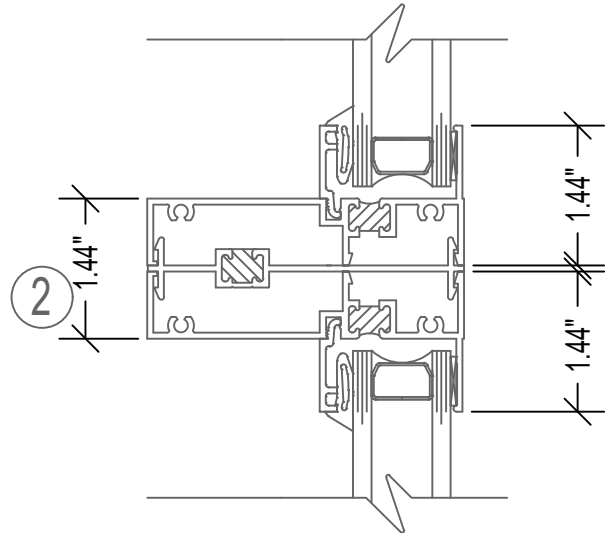

700 SERIES 3 1/4" SH

FIXED / SINGLE HUNG

STERGIS
WINDOWS & DOORS

700 SERIES / 4